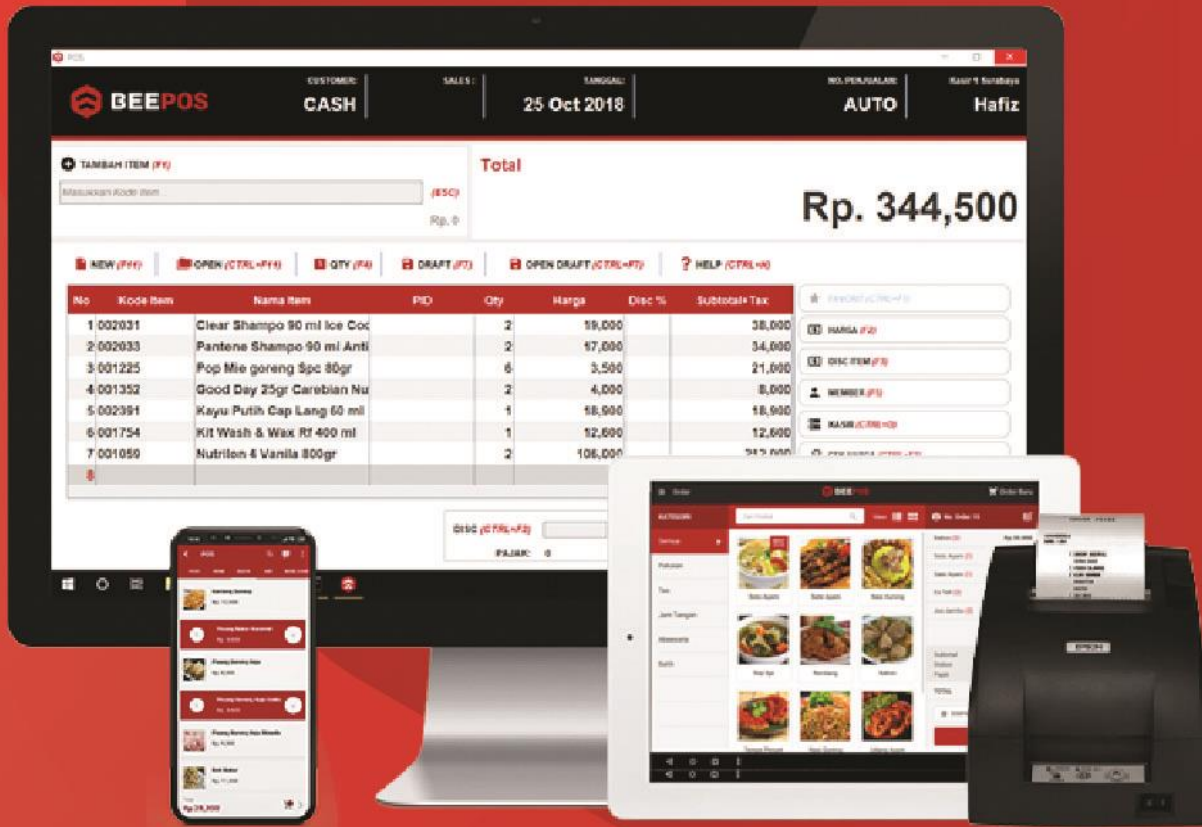

Jangan Mau Kalah dengan Toko Sebelah

Promo seperti limit waktu hari/jam tertentu, syarat pembelanjaan, min/max Qty, khusus member, dll. Dengan Beepos sekarang anda bisa!

Coba Sekarang

“Klik di sini”

www.bee.id/pos